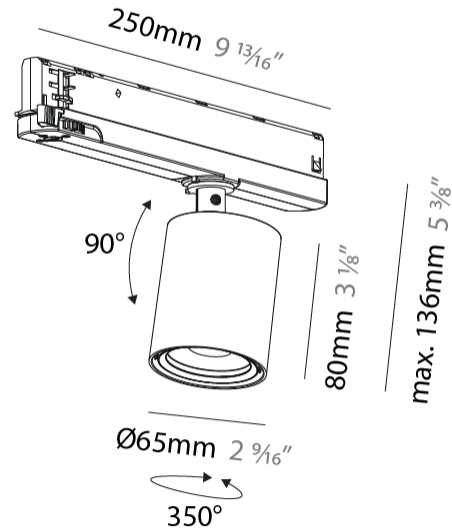

GENERAL

Series: Centriq
Subseries: Centriq In
Brand: Prolicht
Division: Architectural
Mounting Type: Track
Mounting Location: Ceiling
Subcategory: Spots

PHYSICAL

Shape: Cylinder
Diameter (mm): 65
Diameter (in): 2 ⁹/₁₆
Length (mm): 250
Length (in): 9 ¹³/₁₆
Height (mm): 136
Height (in): 5 ³/₈
Light Distribution: Adjustable / Direct
Weight (kg): 0.6
Fixture Finish: SSR / BKV / CWI / CRY / HAB / UFT / ITA / RUA / FTG / MYG / LOD / PUS / FRO / FUP / KIA / POP / BLS / SPG / MEY / GOH / GUM / CHC / COM / ABZ / JAG / OBR / MOS / ROR
Holder Finish: WHI / BLK
Accent Finish: SSR / BKV / CWI / CRY / HAB / LAG / UFT / ITA / RUA / RUR / MIC / FTG / MYG / TWT / LOD / PUS / FRO / FUP / KIA / POP / BLS / SPG / MEY / GOH / GUM / CHC / COM / ABZ / JAG
Fixture Material: Aluminum

ELECTRICAL

Lamp Type: LED (Zhaga Standard)
Input Wattage (W): 20
Total Output Wattage (W): 18.1
Dimming: Non-Dimmable / 0-10V Dimming
Driver Included: Yes
Driver Location: Integrated
Driver Type: Constant Current - 120Vac
Driver Class: Class 2
Input Voltage (V): 120

LED

Number of LEDs: 1
Color Temperature (°K): 2700 / 3000 / 3500 / 4000
Max. Delivered Lumen (lm): 1362 / 1467 / 1526 / 1557
Nominal Lumen (lm): 1672 / 1800 / 1872 / 1910
CRI: >90 CRI
Lamp Life (hrs): 50000

OPTICAL

Beam Angle: 12
Adjustability: Rotational 360°; Tilt 90° (±45°)

RATINGS AND CERTIFICATIONS

Certified By: Certified for North American Standards
IP rating: IP20